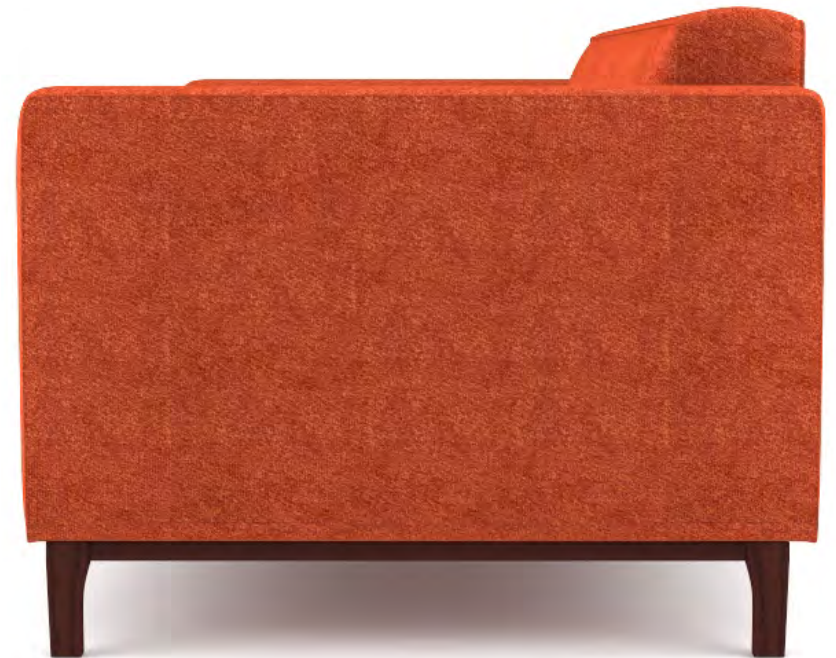

FELIX Sofa

Felix Sofa featuring formal lines, pure and geometric, whose extreme simplicity combines comfort, versatility and impeccable elegance. Its clean-cut and inviting volumes bespeak flexibility and ease of use and are expressed in an ample array of elements, thanks to its emphasis on quality of life and on spaces dedicated to relaxation and social interaction.

DIMENSIONS : W 91" D 35" H 30"

WEIGHT CAPACITY : 595 lbs

UPHOLSTERY : Fabric
(Chenille, Velvet)

LEGS : Wooden Legs
(Hard Beech Wood)